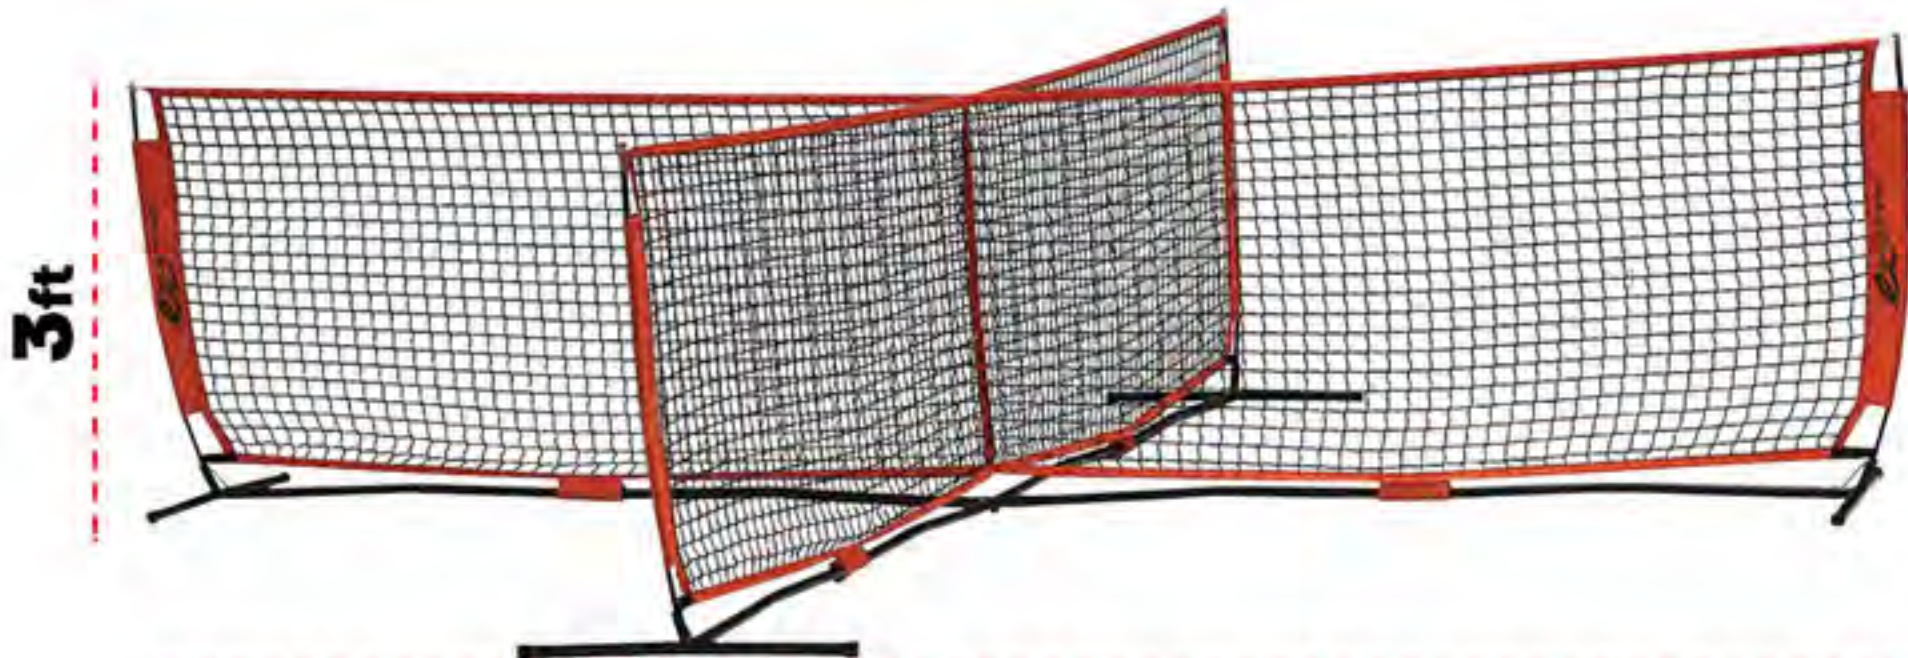

4-WAY SOCCER TENNIS NET

3ft

12ft